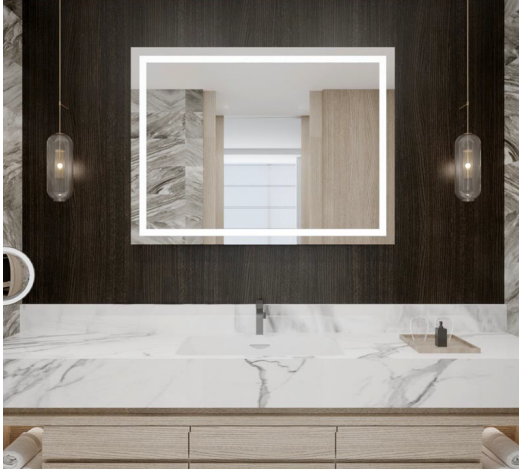

LED Front-lit Mirror

Model: MLED-4236

- Description: LED Mirror Front-lit
- Dimensions: 42" x 36"
- UL Driver: 36 Watts
- Mirror Type: Copper free, Corrosion resistant
- Mirror Thickness: 5mm
- LED: 3528/96LED/m
- Frame: Aluminum frame, anodized
- Voltage: 110-240V 50Hz
- Kelvin Rating: 6000K
- Lumen: 1202
- Lifespan: 50000-80000 hours
- CRI: 80
- Hanger: Heavy duty
- Certification: UL
- Brand: NERVAL